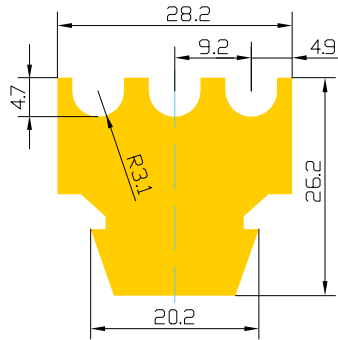

Manufacturer's name	Max. length (mm)
Pedrini	2200

PROFILE P-18

Manufacturer's name	Max. length (mm)
Socomac	2300

PROFILE P-19

Manufacturer's name	Max. length (mm)
Socomac	∞

PROFILE P-20

Manufacturer's name	Max. length (mm)
Breton	∞

PROFILE P-21

Manufacturer's name	Max. length (mm)
Socomac	∞

PROFILE P-22

Manufacturer's name	Max. length (mm)
Socomac	∞

PROFILE P-23

Manufacturer's name	Max. length (mm)
Socomac	∞

PROFILE P-24

Manufacturer's name	Max. length (mm)
Socomac	∞

PROFILE P-25

Manufacturer's name	Max. length (mm)
Breton	∞

PROFILE P-26

Manufacturer's name	Max. length (mm)
Breton	∞

PROFILE P-27

Manufacturer's name	Max. length (mm)
Breton	∞

PROFILE P-28

Manufacturer's name	Max. length (mm)
Breton	∞

LINING 6x48

Max. length (mm)
∞

LINING 8x40

Max. length (mm)
∞

LINING 8x50

Max. length (mm)
∞