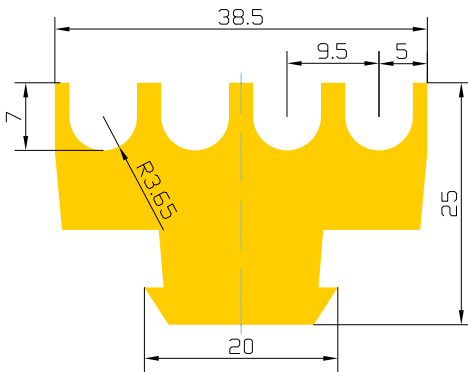

Manufacturer's name	Max. length (mm)
Pellegrini, Gaspari Menotti	2300

PROFILE P-8

Manufacturer's name	Max. length (mm)
Pedrini	3900

PROFILE P-9

Manufacturer's name	Max. length (mm)
Pellegrini	3900

PROFILE P-10

Manufacturer's name	Max. length (mm)
Gaspari Menotti	3200

PROFILE P-11

Manufacturer's name	Max. length (mm)
Socomac	3000

PROFILE P-12

Manufacturer's name	Max. length (mm)
Sjenitex	∞

PROFILE P-13

Manufacturer's name	Max. length (mm)
BM	∞

PROFILE P-14

Manufacturer's name	Max. length (mm)
Pellegrini, Sjenitex	2400

PROFILE P-15

Manufacturer's name	Max. length (mm)
Sjenitex	∞

PROFILE P-16

Manufacturer's name	Max. length (mm)
Sjenitex	1600

PROFILE P-17

LINING 6x48

Max. length (mm)
∞

LINING 8x40

Max. length (mm)
∞

LINING 8x50

Max. length (mm)
∞