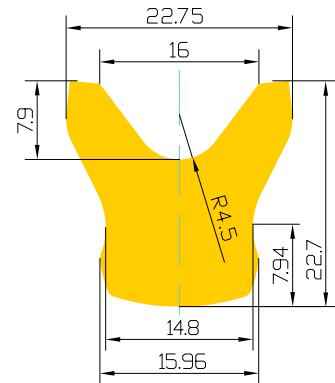

PROFILE P-25

Manufacturer's name	Max. length (mm)
Breton	∞

PROFILE P-26

Manufacturer's name	Max. length (mm)
Breton	∞

PROFILE P-27

Manufacturer's name	Max. length (mm)
Breton	∞

PROFILE P-28

Manufacturer's name	Max. length (mm)
Breton	∞

PROFILE P-29

Manufacturer's name	Max. length (mm)
Breton	∞

PROFILE P-30

Manufacturer's name	Max. length (mm)
BM	∞

PROFILE P-31

Manufacturer's name	Max. length (mm)
Socomac	∞

PROFILE P-32

Manufacturer's name	Max. length (mm)
Socomac	∞

PROFILE P-33

Manufacturer's name	Max. length (mm)
BM	∞

PROFILE P-34

Manufacturer's name	Max. length (mm)
BM	∞

PROFILE P-35

Manufacturer's name	Max. length (mm)
Bidese	∞

PROFILE P-36

Manufacturer's name	Max. length (mm)
Bidese	∞

LINING 6x48

Max. length (mm)
∞

LINING 8x40

Max. length (mm)
∞

LINING 8x50

Max. length (mm)
∞