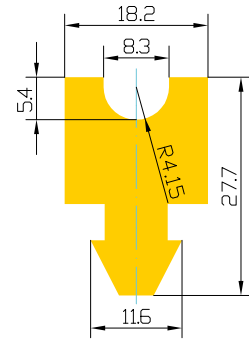

PROFILE P-14

Manufacturer's name	Max. length (mm)
Pellegrini, Sjenitex	2400

PROFILE P-15

Manufacturer's name	Max. length (mm)
Sjenitex	∞

PROFILE P-16

Manufacturer's name	Max. length (mm)
Sjenitex	1600

PROFILE P-17

Manufacturer's name	Max. length (mm)
Pedrini	2200

PROFILE P-18

Manufacturer's name	Max. length (mm)
Socomac	2300

PROFILE P-19

Manufacturer's name	Max. length (mm)
Socomac	∞

PROFILE P-20

Manufacturer's name	Max. length (mm)
Breton	∞

PROFILE P-21

Manufacturer's name	Max. length (mm)
Socomac	∞

PROFILE P-22

Manufacturer's name	Max. length (mm)
Socomac	∞

PROFILE P-23

Manufacturer's name	Max. length (mm)
Socomac	∞

PROFILE P-24

Manufacturer's name	Max. length (mm)
Socomac	∞

PROFILE P-25

Manufacturer's name	Max. length (mm)
Breton	∞

PROFILE P-26

Manufacturer's name	Max. length (mm)
Breton	∞

PROFILE P-27

Manufacturer's name	Max. length (mm)
Breton	∞

PROFILE P-28

Manufacturer's name	Max. length (mm)
Breton	∞