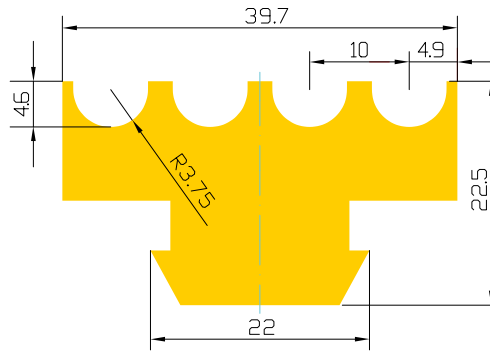

PROFILE P-25

Manufacturer's name	Max. length (mm)
Breton	∞

PROFILE P-26

Manufacturer's name	Max. length (mm)
Breton	∞

PROFILE P-27

Manufacturer's name	Max. length (mm)
Breton	∞

PROFILE P-28

Manufacturer's name	Max. length (mm)
Breton	∞

PROFILE P-29

Manufacturer's name	Max. length (mm)
Breton	∞

PROFILE P-30

Manufacturer's name	Max. length (mm)
BM	∞

PROFILE P-31

Manufacturer's name	Max. length (mm)
Socomac	∞

PROFILE P-32

Manufacturer's name	Max. length (mm)
Socomac	∞

PROFILE P-33

Manufacturer's name	Max. length (mm)
BM	∞

PROFILE P-34

Manufacturer's name	Max. length (mm)
BM	∞

PROFILE P-35

Manufacturer's name	Max. length (mm)
Bidese	∞

PROFILE P-36

Manufacturer's name	Max. length (mm)
Bidese	∞

LINING 6x48

Max. length (mm)
∞

LINING 8x40

Max. length (mm)
∞

LINING 8x50

Max. length (mm)
∞