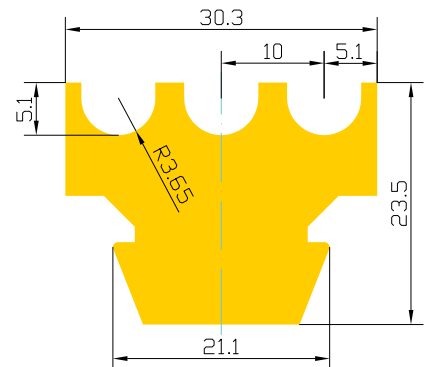

Manufacturer's name	Max. length (mm)
Pellegrini, Gaspari Menotti	2300

PROFILE P-8

Manufacturer's name	Max. length (mm)
Pedrini	3900

PROFILE P-9

Manufacturer's name	Max. length (mm)
Pellegrini	3900

PROFILE P-10

Manufacturer's name	Max. length (mm)
Gaspari Menotti	3200

PROFILE P-11

Manufacturer's name	Max. length (mm)
Socomac	3000

PROFILE P-12

Manufacturer's name	Max. length (mm)
Sjenitex	∞

PROFILE P-13

Manufacturer's name	Max. length (mm)
BM	∞

PROFILE P-14

Manufacturer's name	Max. length (mm)
Pellegrini, Sjenitex	2400

PROFILE P-15

Manufacturer's name	Max. length (mm)
Sjenitex	∞

PROFILE P-16

Manufacturer's name	Max. length (mm)
Sjenitex	1600

PROFILE P-17

LINING 6x48

Max. length (mm)
∞

LINING 8x40

Max. length (mm)
∞

LINING 8x50

Max. length (mm)
∞