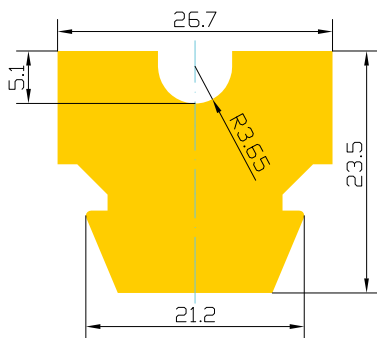

PROFILE P-14

Manufacturer's name	Max. length (mm)
Pellegrini, Sjenitex	2400

PROFILE P-15

Manufacturer's name	Max. length (mm)
Sjenitex	∞

PROFILE P-16

Manufacturer's name	Max. length (mm)
Sjenitex	1600

PROFILE P-17

Manufacturer's name	Max. length (mm)
Pedrini	2200

PROFILE P-18

Manufacturer's name	Max. length (mm)
Socomac	2300

PROFILE P-19

Manufacturer's name	Max. length (mm)
Socomac	∞

PROFILE P-20

Manufacturer's name	Max. length (mm)
Breton	∞

PROFILE P-25

Manufacturer's name	Max. length (mm)
Breton	∞

PROFILE P-26

Manufacturer's name	Max. length (mm)
Breton	∞

PROFILE P-27

Manufacturer's name	Max. length (mm)
Breton	∞

PROFILE P-28

Manufacturer's name	Max. length (mm)
Breton	∞

LINING 6x48

Max. length (mm)
∞

LINING 8x40

Max. length (mm)
∞

LINING 8x50

Max. length (mm)
∞