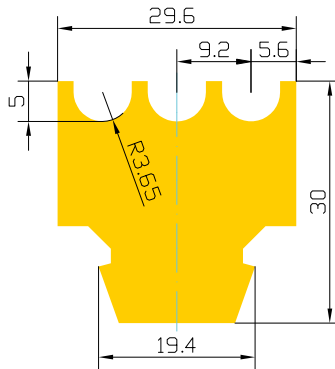

PROFILES AND LININGS FOR SINGLE- AND MULTIWIRE SAW MACHINES

VER. 1.07

PROFILE P-1

Manufacturer's name	Max. length (mm)
Bidese	∞

PROFILE P-2

Manufacturer's name	Max. length (mm)
Bidese	∞

PROFILE P-3

Manufacturer's name	Max. length (mm)
Bidese	∞

PROFILE P-4

Manufacturer's name	Max. length (mm)
Pellegrini	3200

PROFILE P-5

Manufacturer's name	Max. length (mm)
Pellegrini	3900

PROFILE P-6

Manufacturer's name	Max. length (mm)
Pedrini, Bidese	∞

PROFILE P-7

Manufacturer's name	Max. length (mm)
Pellegrini, Gaspari Menotti	2300

PROFILE P-8

Manufacturer's name	Max. length (mm)
Pedrini	3900

PROFILE P-9

Manufacturer's name	Max. length (mm)
Pellegrini	3900

PROFILE P-10

LINING 6x48

Max. length (mm)
∞

LINING 8x40

Max. length (mm)
∞

LINING 8x50

Max. length (mm)
∞