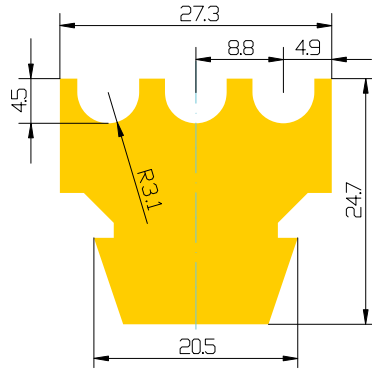

PROFILE P-21

Manufacturer's name	Max. length (mm)
Socomac	∞

PROFILE P-22

Manufacturer's name	Max. length (mm)
Socomac	∞

PROFILE P-23

Manufacturer's name	Max. length (mm)
Socomac	∞

PROFILE P-24

Manufacturer's name	Max. length (mm)
Socomac	∞

PROFILE P-25

Manufacturer's name	Max. length (mm)
Breton	∞

PROFILE P-26

Manufacturer's name	Max. length (mm)
Breton	∞

PROFILE P-27

Manufacturer's name	Max. length (mm)
Breton	∞

PROFILE P-28

Manufacturer's name	Max. length (mm)
Breton	∞

PROFILE P-29

Manufacturer's name	Max. length (mm)
Breton	∞

PROFILE P-30

Manufacturer's name	Max. length (mm)
BM	∞

PROFILE P-31

Manufacturer's name	Max. length (mm)
Socomac	∞

PROFILE P-32

Manufacturer's name	Max. length (mm)
Socomac	∞

LINING 6x48

Max. length (mm)
∞

LINING 8x40

Max. length (mm)
∞

LINING 8x50

Max. length (mm)
∞