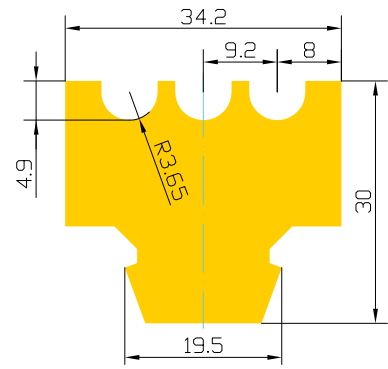

PROFILES AND LININGS FOR SINGLE- AND MULTIWIRE SAW MACHINES

VER. 1.07

PROFILE P-1

Manufacturer's name	Max. length (mm)
Bidese	∞

PROFILE P-2

Manufacturer's name	Max. length (mm)
Bidese	∞

PROFILE P-3

Manufacturer's name	Max. length (mm)
Bidese	∞

PROFILE P-4

Manufacturer's name	Max. length (mm)
Pellegrini	3200

PROFILE P-5

Manufacturer's name	Max. length (mm)
Pellegrini	3900

PROFILE P-6

Manufacturer's name	Max. length (mm)
Pedrini, Bidese	∞

PROFILE P-7

Manufacturer's name	Max. length (mm)
Pellegrini, Gaspari Menotti	2300

PROFILE P-8

Manufacturer's name	Max. length (mm)
Pedrini	3900

PROFILE P-9

Manufacturer's name	Max. length (mm)
Pellegrini	3900

PROFILE P-10

LINING 6x48

Max. length (mm)
∞

LINING 8x40

Max. length (mm)
∞

LINING 8x50

Max. length (mm)
∞