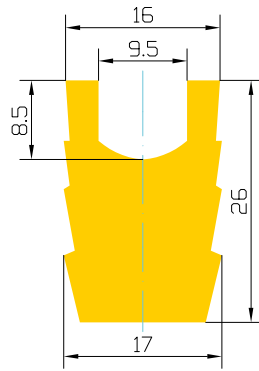

PROFILES AND LININGS FOR SINGLE- AND MULTIWIRE SAW MACHINES

VER. 1.07

PROFILE P-1

Manufacturer's name	Max. length (mm)
Bidese	∞

PROFILE P-2

Manufacturer's name	Max. length (mm)
Bidese	∞

PROFILE P-3

Manufacturer's name	Max. length (mm)
Bidese	∞

PROFILE P-4

Manufacturer's name	Max. length (mm)
Pellegrini	3200

PROFILE P-5

Manufacturer's name	Max. length (mm)
Pellegrini	3900

PROFILE P-6

Manufacturer's name	Max. length (mm)
Pedrini, Bidese	∞

PROFILE P-7

Manufacturer's name	Max. length (mm)
Pellegrini, Gaspari Menotti	2300

PROFILE P-8

Manufacturer's name	Max. length (mm)
Pedrini	3900

PROFILE P-9

Manufacturer's name	Max. length (mm)
Pellegrini	3900

PROFILE P-10

LINING 6x48

Max. length (mm)
∞

LINING 8x40

Max. length (mm)
∞

LINING 8x50

Max. length (mm)
∞