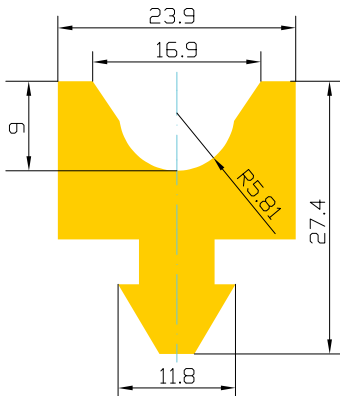

PROFILE P-25

Manufacturer's name	Max. length (mm)
Breton	∞

PROFILE P-26

Manufacturer's name	Max. length (mm)
Breton	∞

PROFILE P-27

Manufacturer's name	Max. length (mm)
Breton	∞

PROFILE P-28

Manufacturer's name	Max. length (mm)
Breton	∞

PROFILE P-29

Manufacturer's name	Max. length (mm)
Breton	∞

PROFILE P-30

Manufacturer's name	Max. length (mm)
BM	∞

PROFILE P-31

Manufacturer's name	Max. length (mm)
Socomac	∞

PROFILE P-32

Manufacturer's name	Max. length (mm)
Socomac	∞

PROFILE P-33

Manufacturer's name	Max. length (mm)
BM	∞

PROFILE P-34

Manufacturer's name	Max. length (mm)
BM	∞

PROFILE P-35

Manufacturer's name	Max. length (mm)
Bidese	∞

PROFILE P-36

Manufacturer's name	Max. length (mm)
Bidese	∞

LINING 6x48

Max. length (mm)
∞

LINING 8x40

Max. length (mm)
∞

LINING 8x50

Max. length (mm)
∞