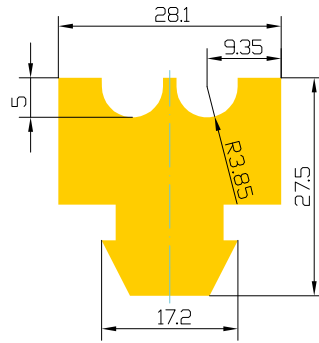

Manufacturer's name	Max. length (mm)
Pedrini	2200

PROFILE P-18

Manufacturer's name	Max. length (mm)
Socomac	2300

PROFILE P-19

Manufacturer's name	Max. length (mm)
Socomac	∞

PROFILE P-20

Manufacturer's name	Max. length (mm)
Breton	∞

PROFILE P-21

Manufacturer's name	Max. length (mm)
Socomac	∞

PROFILE P-22

Manufacturer's name	Max. length (mm)
Socomac	∞

PROFILE P-23

Manufacturer's name	Max. length (mm)
Socomac	∞

PROFILE P-24

Manufacturer's name	Max. length (mm)
Socomac	∞

PROFILE P-25

Manufacturer's name	Max. length (mm)
Breton	∞

PROFILE P-26

Manufacturer's name	Max. length (mm)
Breton	∞

PROFILE P-27

Manufacturer's name	Max. length (mm)
Breton	∞

PROFILE P-28

Manufacturer's name	Max. length (mm)
Breton	∞

LINING 6x48

Max. length (mm)
∞

LINING 8x40

Max. length (mm)
∞

LINING 8x50

Max. length (mm)
∞