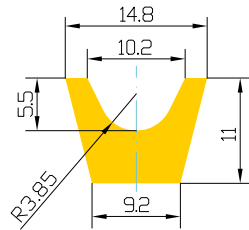

PROFILE P-21

Manufacturer's name	Max. length (mm)
Socomac	∞

PROFILE P-22

Manufacturer's name	Max. length (mm)
Socomac	∞

PROFILE P-23

Manufacturer's name	Max. length (mm)
Socomac	∞

PROFILE P-24

Manufacturer's name	Max. length (mm)
Socomac	∞

PROFILE P-25

Manufacturer's name	Max. length (mm)
Breton	∞

PROFILE P-26

Manufacturer's name	Max. length (mm)
Breton	∞

PROFILE P-27

Manufacturer's name	Max. length (mm)
Breton	∞

PROFILE P-28

Manufacturer's name	Max. length (mm)
Breton	∞

LINING 6x48

Max. length (mm)
∞

LINING 8x40

Max. length (mm)
∞

LINING 8x50

Max. length (mm)
∞