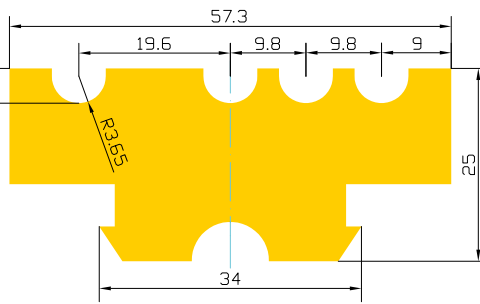

Manufacturer's name	Max. length (mm)
Pellegrini, Gaspari Menotti	2300

PROFILE P-8

Manufacturer's name	Max. length (mm)
Pedrini	3900

PROFILE P-9

Manufacturer's name	Max. length (mm)
Pellegrini	3900

PROFILE P-10

Manufacturer's name	Max. length (mm)
Gaspari Menotti	3200

PROFILE P-11

Manufacturer's name	Max. length (mm)
Socomac	3000

PROFILE P-12

Manufacturer's name	Max. length (mm)
Sjenitex	∞

PROFILE P-13

Manufacturer's name	Max. length (mm)
BM	∞

PROFILE P-14

Manufacturer's name	Max. length (mm)
Pellegrini, Sjenitex	2400

PROFILE P-15

Manufacturer's name	Max. length (mm)
Sjenitex	∞

PROFILE P-16

Manufacturer's name	Max. length (mm)
Sjenitex	1600

PROFILE P-17

LINING 6x48

Max. length (mm)
∞

LINING 8x40

Max. length (mm)
∞

LINING 8x50

Max. length (mm)
∞