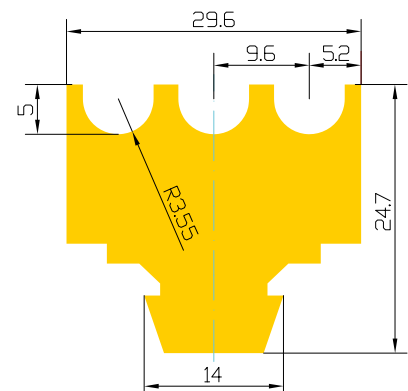

PROFILE P-25

Manufacturer's name	Max. length (mm)
Breton	∞

PROFILE P-26

Manufacturer's name	Max. length (mm)
Breton	∞

PROFILE P-27

Manufacturer's name	Max. length (mm)
Breton	∞

PROFILE P-28

Manufacturer's name	Max. length (mm)
Breton	∞

PROFILE P-29

Manufacturer's name	Max. length (mm)
Breton	∞

PROFILE P-30

Manufacturer's name	Max. length (mm)
BM	∞

PROFILE P-31

Manufacturer's name	Max. length (mm)
Socomac	∞

PROFILE P-32

Manufacturer's name	Max. length (mm)
Socomac	∞

PROFILE P-33

Manufacturer's name	Max. length (mm)
BM	∞

PROFILE P-34

Manufacturer's name	Max. length (mm)
BM	∞

PROFILE P-35

Manufacturer's name	Max. length (mm)
Bidese	∞

PROFILE P-36

Manufacturer's name	Max. length (mm)
Bidese	∞

LINING 6x48

Max. length (mm)
∞

LINING 8x40

Max. length (mm)
∞

LINING 8x50

Max. length (mm)
∞