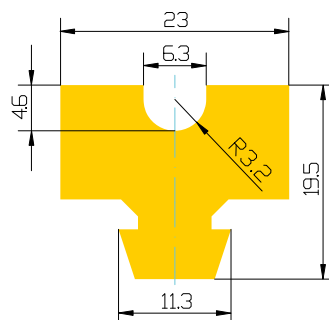

PROFILE P-21

Manufacturer's name	Max. length (mm)
Socomac	∞

PROFILE P-22

Manufacturer's name	Max. length (mm)
Socomac	∞

PROFILE P-23

Manufacturer's name	Max. length (mm)
Socomac	∞

PROFILE P-24

Manufacturer's name	Max. length (mm)
Socomac	∞

PROFILE P-25

Manufacturer's name	Max. length (mm)
Breton	∞

PROFILE P-26

Manufacturer's name	Max. length (mm)
Breton	∞

PROFILE P-27

Manufacturer's name	Max. length (mm)
Breton	∞

PROFILE P-28

Manufacturer's name	Max. length (mm)
Breton	∞

LINING 6x48

Max. length (mm)
∞

LINING 8x40

Max. length (mm)
∞

LINING 8x50

Max. length (mm)
∞