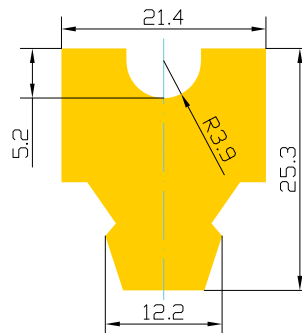

Manufacturer's name	Max. length (mm)
Pellegrini, Gaspari Menotti	2300

PROFILE P-8

Manufacturer's name	Max. length (mm)
Pedrini	3900

PROFILE P-9

Manufacturer's name	Max. length (mm)
Pellegrini	3900

PROFILE P-10

Manufacturer's name	Max. length (mm)
Gaspari Menotti	3200

PROFILE P-11

Manufacturer's name	Max. length (mm)
Socomac	3000

PROFILE P-12

Manufacturer's name	Max. length (mm)
Sjenitex	∞

PROFILE P-13

Manufacturer's name	Max. length (mm)
BM	∞

PROFILE P-14

Manufacturer's name	Max. length (mm)
Pellegrini, Sjenitex	2400

PROFILE P-15

Manufacturer's name	Max. length (mm)
Sjenitex	∞

PROFILE P-16

Manufacturer's name	Max. length (mm)
Sjenitex	1600

PROFILE P-17

LINING 6x48

Max. length (mm)
∞

LINING 8x40

Max. length (mm)
∞

LINING 8x50

Max. length (mm)
∞