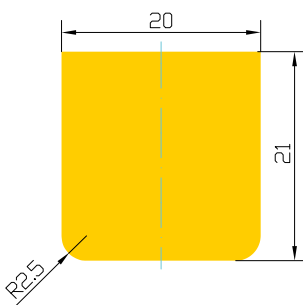

PROFILE P-25

Manufacturer's name	Max. length (mm)
Breton	∞

PROFILE P-26

Manufacturer's name	Max. length (mm)
Breton	∞

PROFILE P-27

Manufacturer's name	Max. length (mm)
Breton	∞

PROFILE P-28

Manufacturer's name	Max. length (mm)
Breton	∞

PROFILE P-29

Manufacturer's name	Max. length (mm)
Breton	∞

PROFILE P-30

Manufacturer's name	Max. length (mm)
BM	∞

PROFILE P-31

Manufacturer's name	Max. length (mm)
Socomac	∞

PROFILE P-32

Manufacturer's name	Max. length (mm)
Socomac	∞

PROFILE P-33

Manufacturer's name	Max. length (mm)
BM	∞

PROFILE P-34

Manufacturer's name	Max. length (mm)
BM	∞

PROFILE P-35

Manufacturer's name	Max. length (mm)
Bidese	∞

PROFILE P-36

Manufacturer's name	Max. length (mm)
Bidese	∞

LINING 6x48

Max. length (mm)
∞

LINING 8x40

Max. length (mm)
∞

LINING 8x50

Max. length (mm)
∞