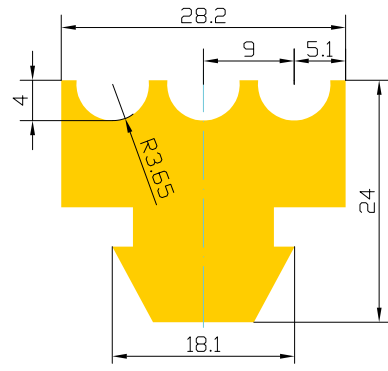

PROFILES AND LININGS FOR SINGLE- AND MULTIWIRE SAW MACHINES

VER. 1.07

PROFILE P-1

Manufacturer's name	Max. length (mm)
Bidese	∞

PROFILE P-2

Manufacturer's name	Max. length (mm)
Bidese	∞

PROFILE P-3

Manufacturer's name	Max. length (mm)
Bidese	∞

PROFILE P-4

Manufacturer's name	Max. length (mm)
Pellegrini	3200

PROFILE P-5

Manufacturer's name	Max. length (mm)
Pellegrini	3900

PROFILE P-6

Manufacturer's name	Max. length (mm)
Pedrini, Bidese	∞

PROFILE P-7

Manufacturer's name	Max. length (mm)
Pellegrini, Gaspari Menotti	2300

PROFILE P-8

Manufacturer's name	Max. length (mm)
Pedrini	3900

PROFILE P-9

Manufacturer's name	Max. length (mm)
Pellegrini	3900

PROFILE P-10

LINING 6x48

Max. length (mm)
∞

LINING 8x40

Max. length (mm)
∞

LINING 8x50

Max. length (mm)
∞