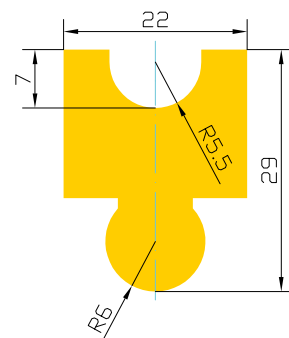

PROFILE P-14

Manufacturer's name	Max. length (mm)
Pellegrini, Sjenitex	2400

PROFILE P-15

Manufacturer's name	Max. length (mm)
Sjenitex	∞

PROFILE P-16

Manufacturer's name	Max. length (mm)
Sjenitex	1600

PROFILE P-17

Manufacturer's name	Max. length (mm)
Pedrini	2200

PROFILE P-18

Manufacturer's name	Max. length (mm)
Socomac	2300

PROFILE P-19

Manufacturer's name	Max. length (mm)
Socomac	∞

PROFILE P-20

Manufacturer's name	Max. length (mm)
Breton	∞

PROFILE P-25

Manufacturer's name	Max. length (mm)
Breton	∞

PROFILE P-26

Manufacturer's name	Max. length (mm)
Breton	∞

PROFILE P-27

Manufacturer's name	Max. length (mm)
Breton	∞

PROFILE P-28

Manufacturer's name	Max. length (mm)
Breton	∞

LINING 6x48

Max. length (mm)
∞

LINING 8x40

Max. length (mm)
∞

LINING 8x50

Max. length (mm)
∞