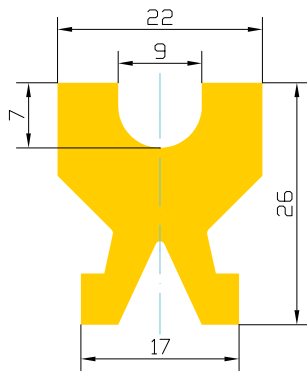

Manufacturer's name	Max. length (mm)
Pellegrini, Gaspari Menotti	2300

PROFILE P-8

Manufacturer's name	Max. length (mm)
Pedrini	3900

PROFILE P-9

Manufacturer's name	Max. length (mm)
Pellegrini	3900

PROFILE P-10

Manufacturer's name	Max. length (mm)
Gaspari Menotti	3200

PROFILE P-11

Manufacturer's name	Max. length (mm)
Socomac	3000

PROFILE P-12

Manufacturer's name	Max. length (mm)
Sjenitex	∞

PROFILE P-13

Manufacturer's name	Max. length (mm)
BM	∞

PROFILE P-14

Manufacturer's name	Max. length (mm)
Pellegrini, Sjenitex	2400

PROFILE P-15

Manufacturer's name	Max. length (mm)
Sjenitex	∞

PROFILE P-16

Manufacturer's name	Max. length (mm)
Sjenitex	1600

PROFILE P-17

LINING 6x48

Max. length (mm)
∞

LINING 8x40

Max. length (mm)
∞

LINING 8x50

Max. length (mm)
∞