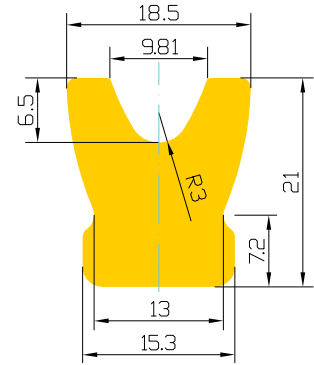

PROFILE P-21

Manufacturer's name	Max. length (mm)
Socomac	∞

PROFILE P-22

Manufacturer's name	Max. length (mm)
Socomac	∞

PROFILE P-23

Manufacturer's name	Max. length (mm)
Socomac	∞

PROFILE P-24

Manufacturer's name	Max. length (mm)
Socomac	∞

PROFILE P-25

Manufacturer's name	Max. length (mm)
Breton	∞

PROFILE P-26

Manufacturer's name	Max. length (mm)
Breton	∞

PROFILE P-27

Manufacturer's name	Max. length (mm)
Breton	∞

PROFILE P-28

Manufacturer's name	Max. length (mm)
Breton	∞

PROFILE P-29

Manufacturer's name	Max. length (mm)
Breton	∞

PROFILE P-30

Manufacturer's name	Max. length (mm)
BM	∞

PROFILE P-31

Manufacturer's name	Max. length (mm)
Socomac	∞

PROFILE P-32

Manufacturer's name	Max. length (mm)
Socomac	∞

LINING 6x48

Max. length (mm)
∞

LINING 8x40

Max. length (mm)
∞

LINING 8x50

Max. length (mm)
∞