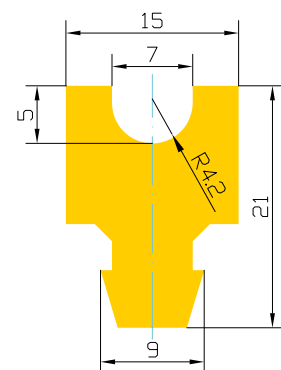

PROFILES AND LININGS FOR SINGLE- AND MULTIWIRE SAW MACHINES

VER. 1.07

PROFILE P-1

Manufacturer's name	Max. length (mm)
Bidese	∞

PROFILE P-2

Manufacturer's name	Max. length (mm)
Bidese	∞

PROFILE P-3

Manufacturer's name	Max. length (mm)
Bidese	∞

PROFILE P-4

Manufacturer's name	Max. length (mm)
Pellegrini	3200

PROFILE P-5

Manufacturer's name	Max. length (mm)
Pellegrini	3900

PROFILE P-6

Manufacturer's name	Max. length (mm)
Pedrini, Bidese	∞

PROFILE P-7

Manufacturer's name	Max. length (mm)
Pellegrini, Gaspari Menotti	2300

PROFILE P-8

Manufacturer's name	Max. length (mm)
Pedrini	3900

PROFILE P-9

Manufacturer's name	Max. length (mm)
Pellegrini	3900

PROFILE P-10

LINING 6x48

Max. length (mm)
∞

LINING 8x40

Max. length (mm)
∞

LINING 8x50

Max. length (mm)
∞