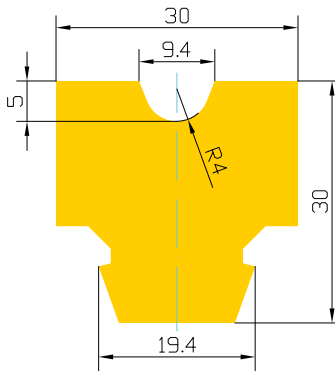

PROFILES AND LININGS FOR SINGLE- AND MULTIWIRE SAW MACHINES

VER. 1.07

PROFILE P-1

Manufacturer's name	Max. length (mm)
Bidese	∞

PROFILE P-2

Manufacturer's name	Max. length (mm)
Bidese	∞

PROFILE P-3

Manufacturer's name	Max. length (mm)
Bidese	∞

PROFILE P-4

Manufacturer's name	Max. length (mm)
Pellegrini	3200

PROFILE P-5

Manufacturer's name	Max. length (mm)
Pellegrini	3900

PROFILE P-6

Manufacturer's name	Max. length (mm)
Pedrini, Bidese	∞

PROFILE P-7

Manufacturer's name	Max. length (mm)
Pellegrini, Gaspari Menotti	2300

PROFILE P-8

Manufacturer's name	Max. length (mm)
Pedrini	3900

PROFILE P-9

Manufacturer's name	Max. length (mm)
Pellegrini	3900

PROFILE P-10

LINING 6x48

Max. length (mm)
∞

LINING 8x40

Max. length (mm)
∞

LINING 8x50

Max. length (mm)
∞