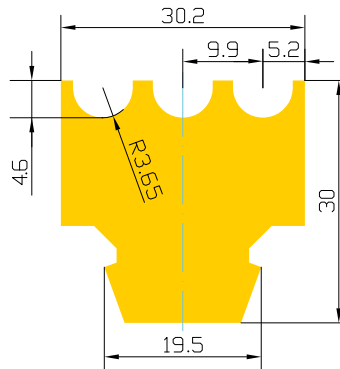

PROFILES AND LININGS FOR SINGLE- AND MULTIWIRE SAW MACHINES

VER. 1.07

PROFILE P-1

Manufacturer's name	Max. length (mm)
Bidese	∞

PROFILE P-2

Manufacturer's name	Max. length (mm)
Bidese	∞

PROFILE P-3

Manufacturer's name	Max. length (mm)
Bidese	∞

PROFILE P-4

Manufacturer's name	Max. length (mm)
Pellegrini	3200

PROFILE P-5

Manufacturer's name	Max. length (mm)
Pellegrini	3900

PROFILE P-6

Manufacturer's name	Max. length (mm)
Pedrini, Bidese	∞

PROFILE P-7

Manufacturer's name	Max. length (mm)
Pellegrini, Gaspari Menotti	2300

PROFILE P-8

Manufacturer's name	Max. length (mm)
Pedrini	3900

PROFILE P-9

Manufacturer's name	Max. length (mm)
Pellegrini	3900

PROFILE P-10

LINING 6x48

Max. length (mm)
∞

LINING 8x40

Max. length (mm)
∞

LINING 8x50

Max. length (mm)
∞