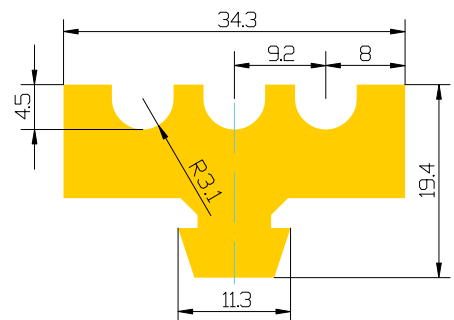

PROFILE P-21

Manufacturer's name	Max. length (mm)
Socomac	∞

PROFILE P-22

Manufacturer's name	Max. length (mm)
Socomac	∞

PROFILE P-23

Manufacturer's name	Max. length (mm)
Socomac	∞

PROFILE P-24

Manufacturer's name	Max. length (mm)
Socomac	∞

PROFILE P-25

Manufacturer's name	Max. length (mm)
Breton	∞

PROFILE P-26

Manufacturer's name	Max. length (mm)
Breton	∞

PROFILE P-27

Manufacturer's name	Max. length (mm)
Breton	∞

PROFILE P-28

Manufacturer's name	Max. length (mm)
Breton	∞

PROFILE P-29

Manufacturer's name	Max. length (mm)
Breton	∞

PROFILE P-30

Manufacturer's name	Max. length (mm)
BM	∞

PROFILE P-31

Manufacturer's name	Max. length (mm)
Socomac	∞

PROFILE P-32

Manufacturer's name	Max. length (mm)
Socomac	∞

LINING 6x48

Max. length (mm)
∞

LINING 8x40

Max. length (mm)
∞

LINING 8x50

Max. length (mm)
∞