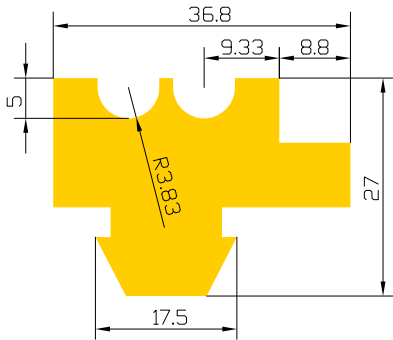

PROFILE P-14

Manufacturer's name	Max. length (mm)
Pellegrini, Sjenitex	2400

PROFILE P-15

Manufacturer's name	Max. length (mm)
Sjenitex	∞

PROFILE P-16

Manufacturer's name	Max. length (mm)
Sjenitex	1600

PROFILE P-17

Manufacturer's name	Max. length (mm)
Pedrini	2200

PROFILE P-18

Manufacturer's name	Max. length (mm)
Socomac	2300

PROFILE P-19

Manufacturer's name	Max. length (mm)
Socomac	∞

PROFILE P-20

Manufacturer's name	Max. length (mm)
Breton	∞

PROFILE P-25

Manufacturer's name	Max. length (mm)
Breton	∞

PROFILE P-26

Manufacturer's name	Max. length (mm)
Breton	∞

PROFILE P-27

Manufacturer's name	Max. length (mm)
Breton	∞

PROFILE P-28

Manufacturer's name	Max. length (mm)
Breton	∞

LINING 6x48

Max. length (mm)
∞

LINING 8x40

Max. length (mm)
∞

LINING 8x50

Max. length (mm)
∞