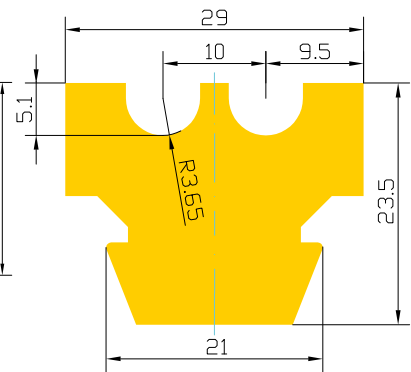

Manufacturer's name	Max. length (mm)
Pellegrini, Gaspari Menotti	2300

PROFILE P-8

Manufacturer's name	Max. length (mm)
Pedrini	3900

PROFILE P-9

Manufacturer's name	Max. length (mm)
Pellegrini	3900

PROFILE P-10

Manufacturer's name	Max. length (mm)
Gaspari Menotti	3200

PROFILE P-11

Manufacturer's name	Max. length (mm)
Socomac	3000

PROFILE P-12

Manufacturer's name	Max. length (mm)
Sjenitex	∞

PROFILE P-13

Manufacturer's name	Max. length (mm)
BM	∞

PROFILE P-14

Manufacturer's name	Max. length (mm)
Pellegrini, Sjenitex	2400

PROFILE P-15

Manufacturer's name	Max. length (mm)
Sjenitex	∞

PROFILE P-16

Manufacturer's name	Max. length (mm)
Sjenitex	1600

PROFILE P-17

LINING 6x48

Max. length (mm)
∞

LINING 8x40

Max. length (mm)
∞

LINING 8x50

Max. length (mm)
∞