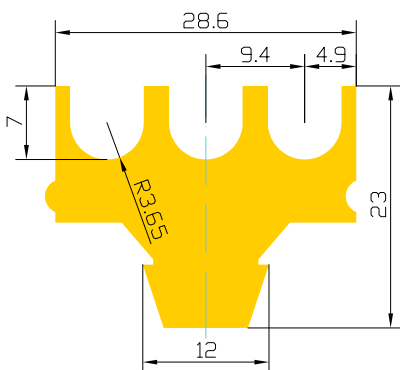

PROFILE P-4

Manufacturer's name	Max. length (mm)
Pellegrini	3200

PROFILE P-5

Manufacturer's name	Max. length (mm)
Pellegrini	3900

PROFILE P-6

Manufacturer's name	Max. length (mm)
Pedrini, Bidese	∞

PROFILE P-7

Manufacturer's name	Max. length (mm)
Pellegrini, Gaspari Menotti	2300

PROFILE P-8

Manufacturer's name	Max. length (mm)
Pedrini	3900

PROFILE P-9

Manufacturer's name	Max. length (mm)
Pellegrini	3900

PROFILE P-10

PROFILE P-14

Manufacturer's name	Max. length (mm)
Pellegrini, Sjenitex	2400

PROFILE P-15

Manufacturer's name	Max. length (mm)
Sjenitex	∞

PROFILE P-16

Manufacturer's name	Max. length (mm)
Sjenitex	1600

PROFILE P-17

LINING 6x48

Max. length (mm)
∞

LINING 8x40

Max. length (mm)
∞

LINING 8x50

Max. length (mm)
∞