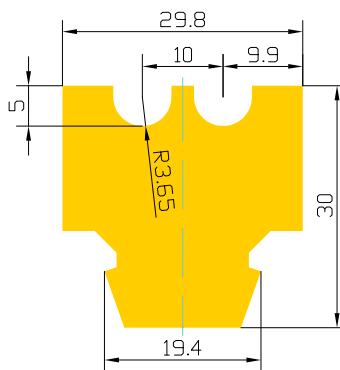

PROFILES AND LININGS FOR SINGLE- AND MULTIWIRE SAW MACHINES

VER. 1.07

PROFILE P-1

Manufacturer's name	Max. length (mm)
Bidese	∞

PROFILE P-2

Manufacturer's name	Max. length (mm)
Bidese	∞

PROFILE P-3

Manufacturer's name	Max. length (mm)
Bidese	∞

PROFILE P-4

Manufacturer's name	Max. length (mm)
Pellegrini	3200

PROFILE P-5

Manufacturer's name	Max. length (mm)
Pellegrini	3900

PROFILE P-6

Manufacturer's name	Max. length (mm)
Pedrini, Bidese	∞

PROFILE P-7

Manufacturer's name	Max. length (mm)
Pellegrini, Gaspari Menotti	2300

PROFILE P-8

Manufacturer's name	Max. length (mm)
Pedrini	3900

PROFILE P-9

Manufacturer's name	Max. length (mm)
Pellegrini	3900

PROFILE P-10

LINING 6x48

Max. length (mm)
∞

LINING 8x40

Max. length (mm)
∞

LINING 8x50

Max. length (mm)
∞