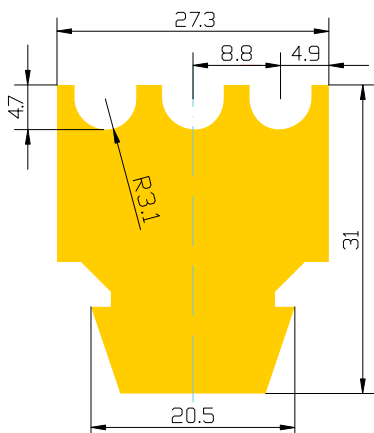

Manufacturer's name	Max. length (mm)
Pedrini	2200

PROFILE P-18

Manufacturer's name	Max. length (mm)
Socomac	2300

PROFILE P-19

Manufacturer's name	Max. length (mm)
Socomac	∞

PROFILE P-20

Manufacturer's name	Max. length (mm)
Breton	∞

PROFILE P-21

Manufacturer's name	Max. length (mm)
Socomac	∞

PROFILE P-22

Manufacturer's name	Max. length (mm)
Socomac	∞

PROFILE P-23

Manufacturer's name	Max. length (mm)
Socomac	∞

PROFILE P-24

Manufacturer's name	Max. length (mm)
Socomac	∞

PROFILE P-25

Manufacturer's name	Max. length (mm)
Breton	∞

PROFILE P-26

Manufacturer's name	Max. length (mm)
Breton	∞

PROFILE P-27

Manufacturer's name	Max. length (mm)
Breton	∞

PROFILE P-28

Manufacturer's name	Max. length (mm)
Breton	∞

LINING 6x48

Max. length (mm)
∞

LINING 8x40

Max. length (mm)
∞

LINING 8x50

Max. length (mm)
∞