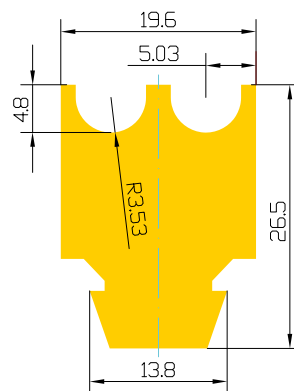

PROFILE P-25

Manufacturer's name	Max. length (mm)
Breton	∞

PROFILE P-26

Manufacturer's name	Max. length (mm)
Breton	∞

PROFILE P-27

Manufacturer's name	Max. length (mm)
Breton	∞

PROFILE P-28

Manufacturer's name	Max. length (mm)
Breton	∞

PROFILE P-29

Manufacturer's name	Max. length (mm)
Breton	∞

PROFILE P-30

Manufacturer's name	Max. length (mm)
BM	∞

PROFILE P-31

Manufacturer's name	Max. length (mm)
Socomac	∞

PROFILE P-32

Manufacturer's name	Max. length (mm)
Socomac	∞

PROFILE P-33

Manufacturer's name	Max. length (mm)
BM	∞

PROFILE P-34

Manufacturer's name	Max. length (mm)
BM	∞

PROFILE P-35

Manufacturer's name	Max. length (mm)
Bidese	∞

PROFILE P-36

Manufacturer's name	Max. length (mm)
Bidese	∞

LINING 6x48

Max. length (mm)
∞

LINING 8x40

Max. length (mm)
∞

LINING 8x50

Max. length (mm)
∞